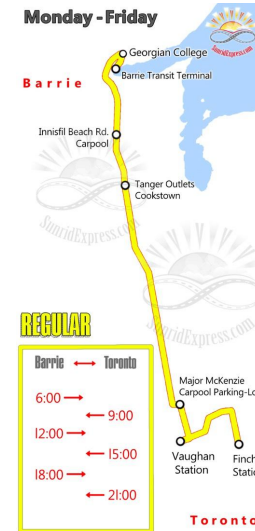

# SUNRIDEXPRESS SCHEDULE\*

SUNRx: Barrie - > Toronto (Express)				
Barrie (Essa Road Carpool Parking lot )	Innisfil Beach Rd. (Carpool Lot)	Vaughan Station	Finch Station, Passenger Pick-Up/Drop Off	
8:00 a.m.	8:15 a.m.	8:45 a.m.	9:20 a.m.	
12:00 p.m.	12:15 p.m.	12:45 p.m.	1:00 p.m.	
4:00 p.m.	4:15 a.m.	4:45 p.m.	5:00 p.m.	
8:00 p.m.	8:15 a.m.	8:45 p.m.	9:20 p.m.	

SUNRx: Toronto - > Barrie (Express)				
Finch Station, Passenger Pick-Up/Drop Off	Vaughan Station	Innisfil Beach Rd. (Carpool Lot)	Barrie (Essa Road Carpool Parking lot )	
10:00 a.m.	10:25 a.m.	10:45 a.m.	11:00 a.m.	
2:00 p.m.	2:25 p.m.	2:45 p.m.	3:00 p.m.	
6:00 p.m.	6:25 p.m.	6:45 p.m.	7:00 p.m.	
10:00 p.m.	10:25 p.m.	10:45 p.m.	11:00 p.m.	

SUNR: Barrie - > Toronto (Regular)							
Barrie (Allandale Go Station)	Barrie Bus Terminal	Georgian College	Innisfil Beach Rd. (Carpool Lot)	Cookstown, Tanger Mall (Carpool Lot)	Major Mackenzie Carpool Pool Lot	Vaughan Station	Finch Station, Passenger Pick-Up/Drop Off
6:00 a.m.	6:05 a.m.	6:20 a.m.	6:50 a.m.	7:05 a.m.	7:30 a.m.	7:50 a.m.	8:10 a.m.
11:50 a.m.	12:05 p.m.	12:20 p.m.	12:50 p.m.	1:05 p.m.	1:30 p.m.	1:50 p.m.	2:05 p.m.
5:50 p.m.	6:05 p.m.	6:20 p.m.	6:50 p.m.	7:05 p.m.	7:30 p.m.	7:50 p.m.	8:10 p.m.

SUNR: Toronto - > Barrie (Regular)							
Finch Station, Passenger Pick-Up/Drop Off	Vaughan Station	Major Mackenzie Carpool Pool Lot	Cookstown, Tanger Mall (Carpool Lot)	Innisfil Beach Rd. (Carpool Lot)	Georgian College	Barrie Bus Terminal	Barrie (Allandale Go Station)
9:00 a.m.	9:25 a.m.	9:40 a.m.	10:10 a.m.	10:20 a.m.	10:40 a.m.	10:50 a.m.	11:00 a.m.
3:00 p.m.	3:25 p.m.	3:40 p.m.	4:10 p.m.	4:20 p.m.	4:40 p.m.	4:50 p.m.	5:00 p.m.
9:00 p.m.	9:25 p.m.	9:40 p.m.	10:10 p.m.	10:20 p.m.	10:40 p.m.	10:50 p.m.	11:00 p.m.