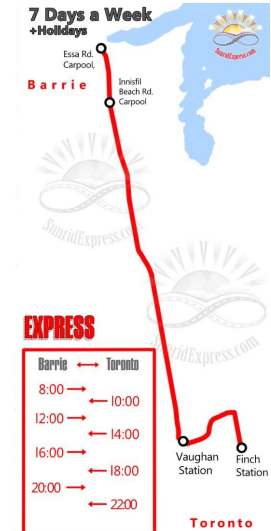

# SUNRIDEXPRESS SCHEDULE\*

SUNRx: Barrie - > Toronto (Express)				
Barrie (Essa Road Carpool Parking lot )	Innisfil Beach Rd. (Carpool Lot)	Vaughan Station	Finch Station, Passenger Pick-Up/Drop Off	
8:00 a.m.	8:15 a.m.	8:45 a.m.	9:20 a.m.	
12:00 p.m.	12:15 p.m.	12:45 p.m.	1:00 p.m.	
4:00 p.m.	4:15 a.m.	4:45 p.m.	5:00 p.m.	
8:00 p.m.	8:15 a.m.	8:45 p.m.	9:20 p.m.	

SUNRx: Toronto - > Barrie (Express)				
Finch Station, Passenger Pick-Up/Drop Off	Vaughan Station	Innisfil Beach Rd. (Carpool Lot)	Barrie (Essa Road Carpool Parking lot )	
10:00 a.m.	10:25 a.m.	10:45 a.m.	11:00 a.m.	
2:00 p.m.	2:25 p.m.	2:45 p.m.	3:00 p.m.	
6:00 p.m.	6:25 p.m.	6:45 p.m.	7:00 p.m.	
10:00 p.m.	10:25 p.m.	10:45 p.m.	11:00 p.m.	

SUNR: Barrie - > Toronto (Regular)							
Barrie (Allandale Go Station)	Barrie Bus Terminal	Georgian College	Innisfil Beach Rd. (Carpool Lot)	Cookstown, Tanger Mall (Carpool Lot)	Major Mackenzie Carpool Pool Lot	Vaughan Station	Finch Station, Passenger Pick-Up/Drop Off
6:00 a.m.	6:05 a.m.	6:20 a.m.	6:50 a.m.	7:05 a.m.	7:30 a.m.	7:50 a.m.	8:10 a.m.
11:50 a.m.	12:05 p.m.	12:20 p.m.	12:50 p.m.	1:05 p.m.	1:30 p.m.	1:50 p.m.	2:05 p.m.
5:50 p.m.	6:05 p.m.	6:20 p.m.	6:50 p.m.	7:05 p.m.	7:30 p.m.	7:50 p.m.	8:10 p.m.

SUNR: Toronto - > Barrie (Regular)							
Finch Station, Passenger Pick-Up/Drop Off	Vaughan Station	Major Mackenzie Carpool Pool Lot	Cookstown, Tanger Mall (Carpool Lot)	Innisfil Beach Rd. (Carpool Lot)	Georgian College	Barrie Bus Terminal	Barrie (Allandale Go Station)
9:00 a.m.	9:25 a.m.	9:40 a.m.	10:10 a.m.	10:20 a.m.	10:40 a.m.	10:50 a.m.	11:00 a.m.
3:00 p.m.	3:25 p.m.	3:40 p.m.	4:10 p.m.	4:20 p.m.	4:40 p.m.	4:50 p.m.	5:00 p.m.
9:00 p.m.	9:25 p.m.	9:40 p.m.	10:10 p.m.	10:20 p.m.	10:40 p.m.	10:50 p.m.	11:00 p.m.